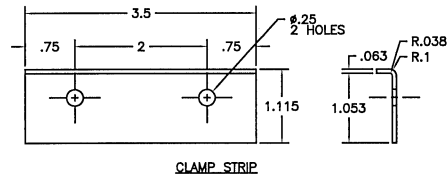

Hinged Trolley Dimensions

- NOTES:
1. ALL DIMENSIONS IN INCHES.
 2. WALL THICKNESS OF MAIN BODY AND CLAMP STRIP IS .0625 TYP.