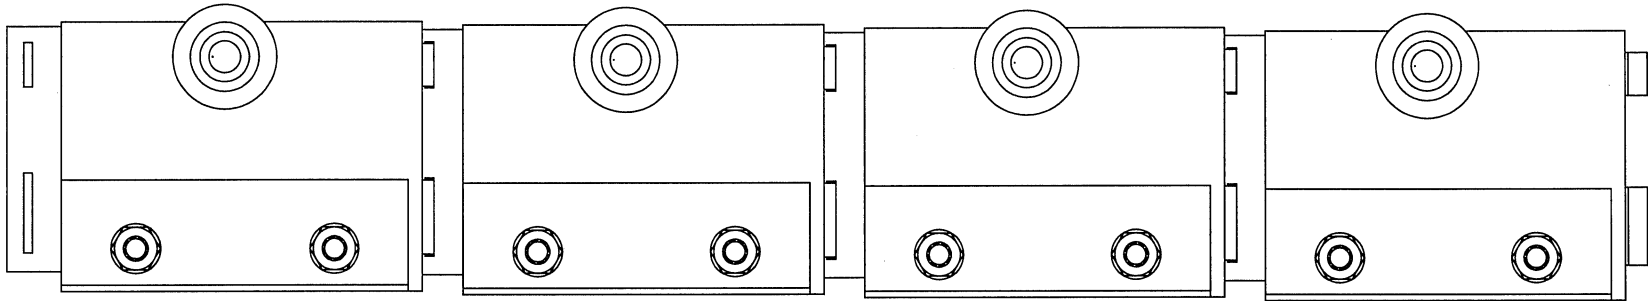

Hinged Trolley Dimensions

- NOTES:
1. ALL DIMENSIONS IN INCHES.
 2. WALL THICKNESS OF MAIN BODY AND CLAMP STRIP IS .0625 TYP.