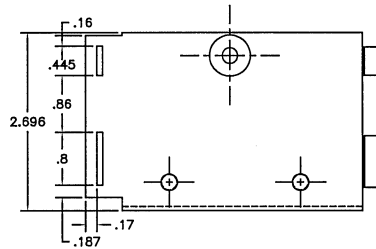

Hinged Trolley Dimensions

- NOTES:
1. ALL DIMENSIONS IN INCHES.
 2. WALL THICKNESS OF MAIN BODY AND CLAMP STRIP IS .0625 TYP.